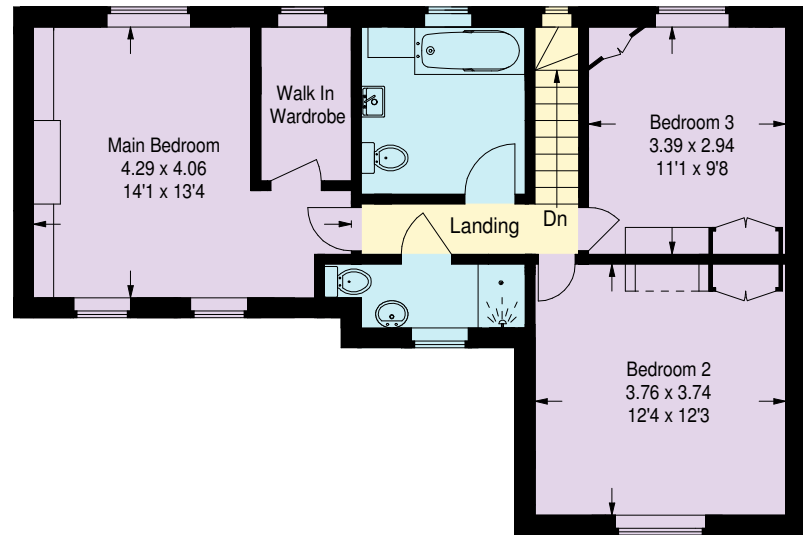

Ground Floor

First Floor

RS0164 - HC

Approximate Gross Internal Area
171.5 sq m / 1846 sq ft